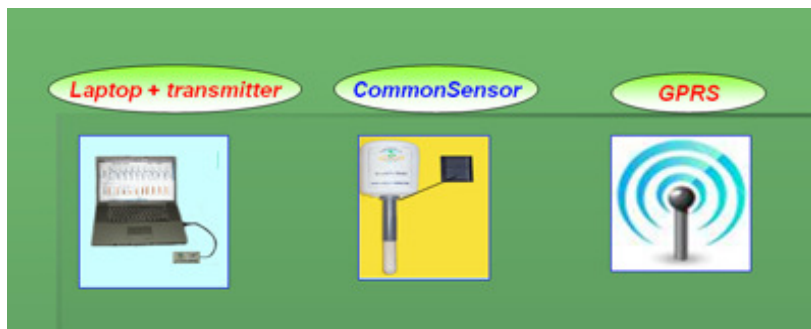

COMMONSENSOR

For Smart Irrigation

*Allows plant autonomy - promotes maximum efficiency and economy.
THE PLANT KNOWS BEST!*

- ❖ *An autonomous computer enabling the plant to open and close the water valve to the amount and at the time the plant requires.*
- ❖ *Maximal irrigation efficiency – saving water, fertilizer and most importantly, costs.*
- ❖ *User and environment friendly – avoids contamination of water resources.*
- ❖ *Compatible with all types of plants, soils and soilless media, and irrigation technologies.*
- ❖ *The **CommonSensor** is controlled remotely by software, which can set the **CommonSensor** parameters and download accumulated data, using **Bluetooth** and **GPRS** wireless communication.*